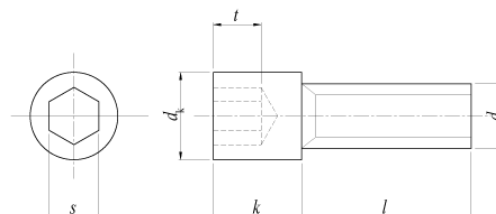

小頭ボルト

概要 ステンレス鋼製
 詳細 ■ 駆動部の形状：六角穴

代表品番 **KSCS**

d	M3	M4	M5	M6	M8	M10	M12	
d_k	4.5	5.5	7	8.5	10	13	16	
k	3	4	5	6	8	10	12	
s	2.5	3	4	5	6	8	10	
t_{max}	1.5	2	2.5	3	4	5	6	
l	5	KSCS0305						
	6	KSCS0306	KSCS0406	KSCS0506				
	8	KSCS0308	KSCS0408	KSCS0508	KSCS0608			
	10	KSCS0310	KSCS0410	KSCS0510	KSCS0610	KSCS0810		
	12		KSCS0412	KSCS0512	KSCS0612	KSCS0812		
	16		KSCS0416	KSCS0516	KSCS0616	KSCS0816	KSCS1016	
	20		KSCS0420	KSCS0520	KSCS0620	KSCS0820	KSCS1020	KSCS1220
	25				KSCS0625	KSCS0825	KSCS1025	KSCS1225
	30					KSCS0830	KSCS1030	KSCS1230
	35						KSCS1035	